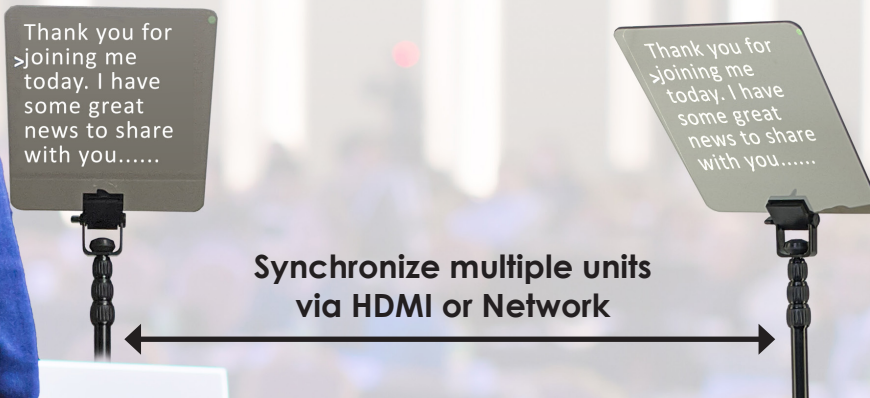

Network All Prompters

Benefits of Networking Prompters

- Keep multiple prompters in sync
- Upload scripts, PowerPoints™ in real time
- Control the script over the network

Control Options

Most bluetooth 3rd party presentation remotes will work with the teleprompters listed in this brochure. These remotes start, stop & control speed of the text wirelessly.

The **FS-30** is an optional footswitch to control to allow the presenter to stop, start and control speed of the scrolling text or select the next slide in a presentation.

MSRP $99

Compare Teleprompters

	TP-700	TP-800	TP-900
Product Name	Universal Large Screen Prompter	Conference Prompter	PTZ Camera Prompter
MSRP	$1,499	$1,325	$1,499
Camera type	Camcorders or ENG	N/A	All PTZ Manufacture PTZ cameras that have 1/4 20 mount
Glass size	20"	17"	25"

Disclaimers of Product and Services: This sheet is intended as a guide only. We reserve the right to change specifications, prices, and availability without prior notice. MSRP listed in USD. While we strive for complete accuracy, be aware that it may contain errors and omissions. Prior to purchase, please check with your local Datavideo office or authorized distributor.