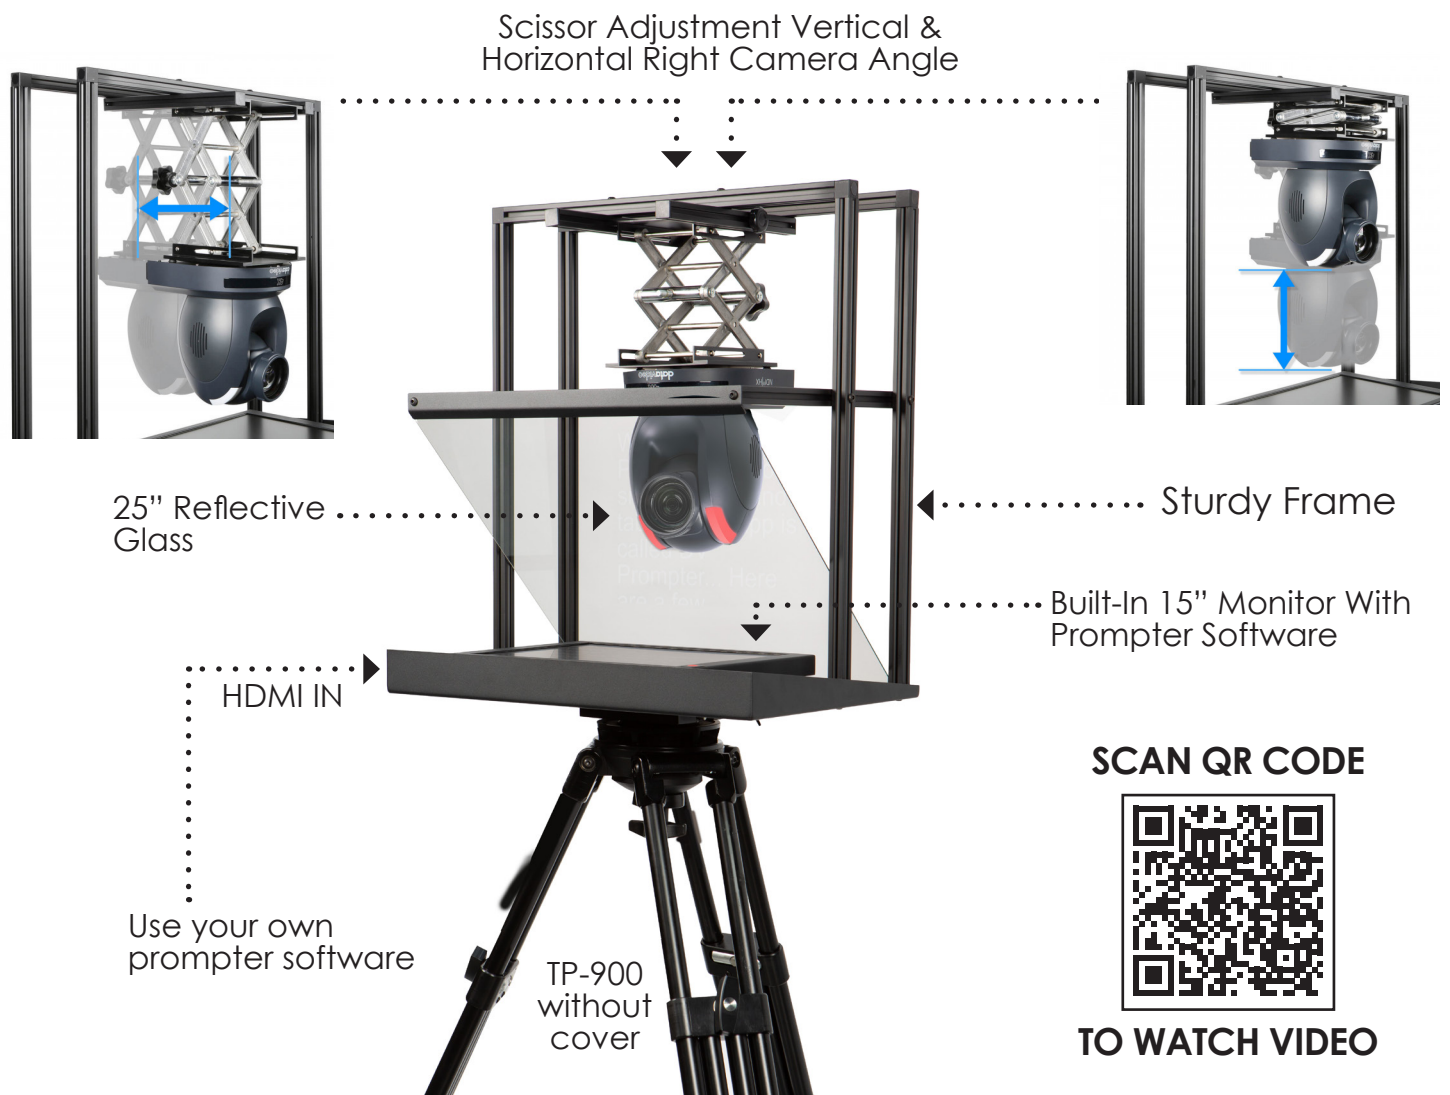

## PTZ Camera Teleprompter

TP-900

Each Datavideo Prompter works as a stand-alone or could be synced with multiple Prompters through a network or HDMI. Each Prompter comes with a built-in 15" monitor with pre-installed DV PrompterPlus app.

## Conference Teleprompter TP-800

TP-800 is designed for presentations and conferences, where you want the speaker to have the availability to make eye contact with your audience from a podium. Everything fits into a hard carry case and can be powered with a V-Mount battery for complete portability.

# PTZ Camera Prompter TP-900

Having a robotic camera as your teleprompter camera allows the presenter to keep eye contact with the viewer when moving around in a studio or on a stage venue. Adding an optional PTC-285 auto tracking camera gives the presenter a way to do a recorded presentation without any other operator.

# Universal Large Screen Prompter TP-700

The TP-700 teleprompter, can be used with ENG style cameras, where the camera is mounted directly to the teleprompter rig, or with any camera in its freestanding configuration.